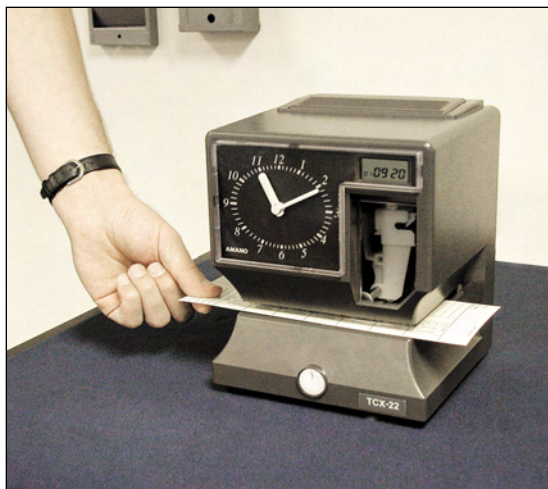

TIME SOLUTIONS

TCX-22 Series

Portable Electronic Time Recorder

- Exceptional choice for remote location applications
 - 5000 prints or one week normal operation on a single battery charge

Benefits/Advantages:

- Easy to use, accurate, efficient.
- Sealed 12V rechargeable battery for portability.
- Battery or AC adapter operation.
- Large, easy to read analog clock face and digital date display.
- Perpetual calendar automatically adjusts for Daylight Saving Time.
- Selectable print options: prints AMIPM or military (0-23) time - minutes, 10ths or 100ths.
- Maintains time and date settings in event of power failure.
- Secure key cover lock.

Portable, Long-life Operation Design Suits Remote Applications Like Special Events, Construction Sites, etc.

Engineered for value, simplicity and durability, the portable Amano Cincinnati TCX-22 Series electronic time clock offers on-the-go reliability for local and remote applications.

The rechargeable 12 Volt battery maintains normal operation for one week and/or 5000 prints, making the unit ideal for use in facilities without AC power available.

When you want standard electric power, simply connect the AC adapter into a properly grounded 120 Volt outlet. The TCX-22 accommodates the most popular time cards.