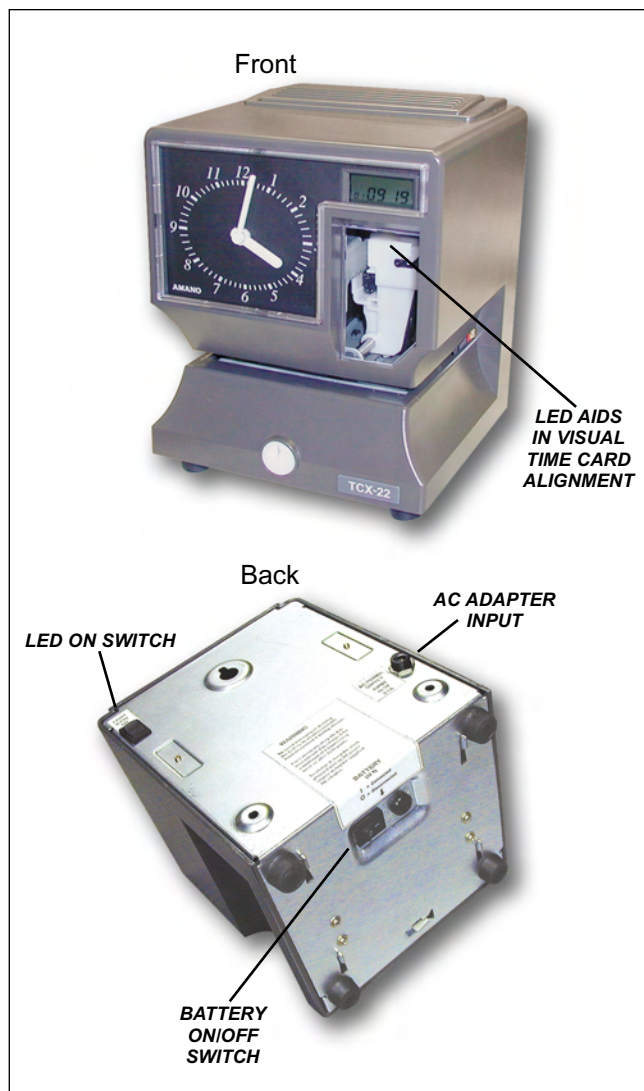

TIME SOLUTIONS

TCX-22 Series

Portable Electronic Time Recorder

- Exceptional choice for remote location applications
 - 5000 prints or one week normal operation on a single battery charge

Benefits/Advantages:

- Easy to use, accurate, efficient.
- Sealed 12V rechargeable battery for portability.
- Battery or AC adapter operation.
- Large, easy to read analog clock face and digital date display.
- Perpetual calendar automatically adjusts for Daylight Saving Time.
- Selectable print options: prints AMIPM or military (0-23) time - minutes, 10ths or 100ths.
- Maintains time and date settings in event of power failure.
- Secure key cover lock.

Portable, Long-life Operation Design Suits Remote Applications Like Special Events, Construction Sites, etc.

Engineered for value, simplicity and durability, the portable Amano Cincinnati TCX-22 Series electronic time clock offers on-the-go reliability for local and remote applications.

The rechargeable 12 Volt battery maintains normal operation for one week and/or 5000 prints, making the unit ideal for use in facilities without AC power available.

When you want standard electric power, simply connect the AC adapter into a properly grounded 120 Volt outlet. The TCX-22 accommodates the most popular time cards.